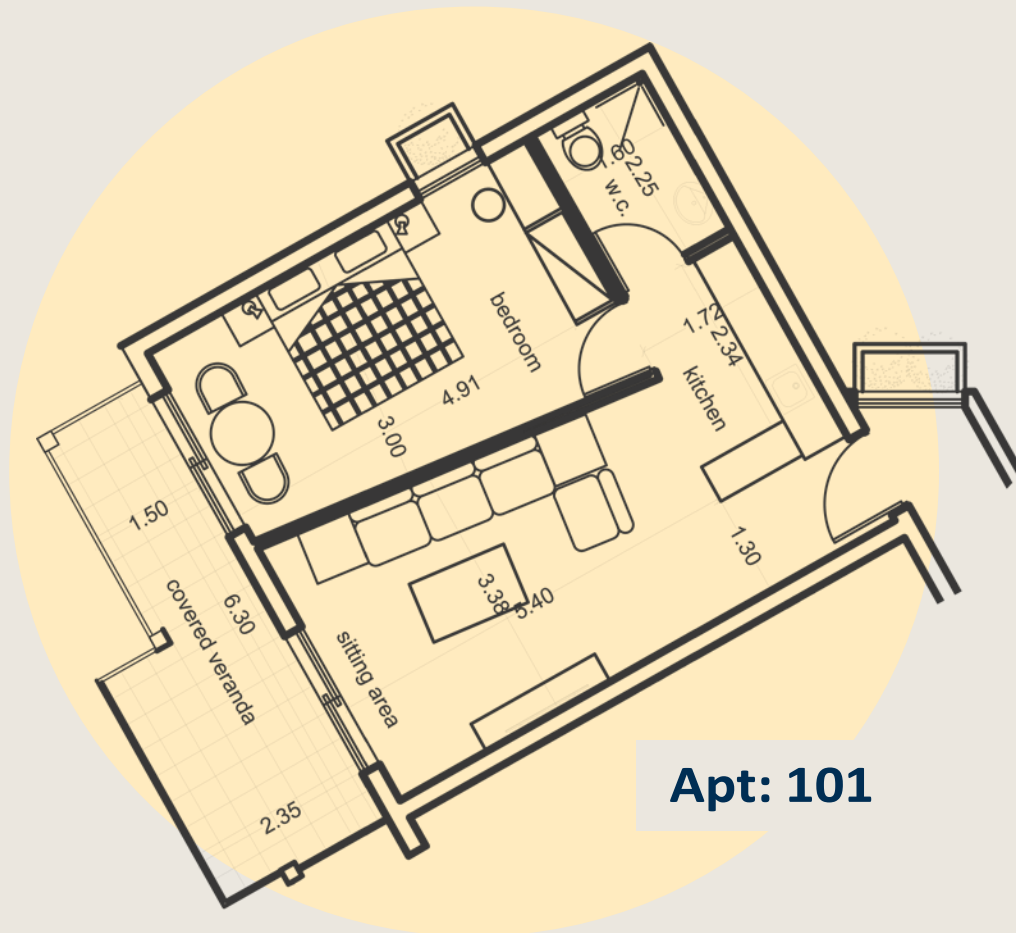

## FIRST FLOOR

Residence No.: 101  
Type: Apartment

<b>Apt No.</b>	101
<b>Bed</b>	1
<b>Covered Area</b>	55m <sup>2</sup>
<b>Covered Veranda</b>	12m <sup>2</sup>
<b>Common Area</b>	14m <sup>2</sup>
<b>Total Cov. Area</b>	81m <sup>2</sup>
<b>Uncovered Area</b>	1m <sup>2</sup>
<b>Total Area</b>	82m <sup>2</sup>

Apt: 101