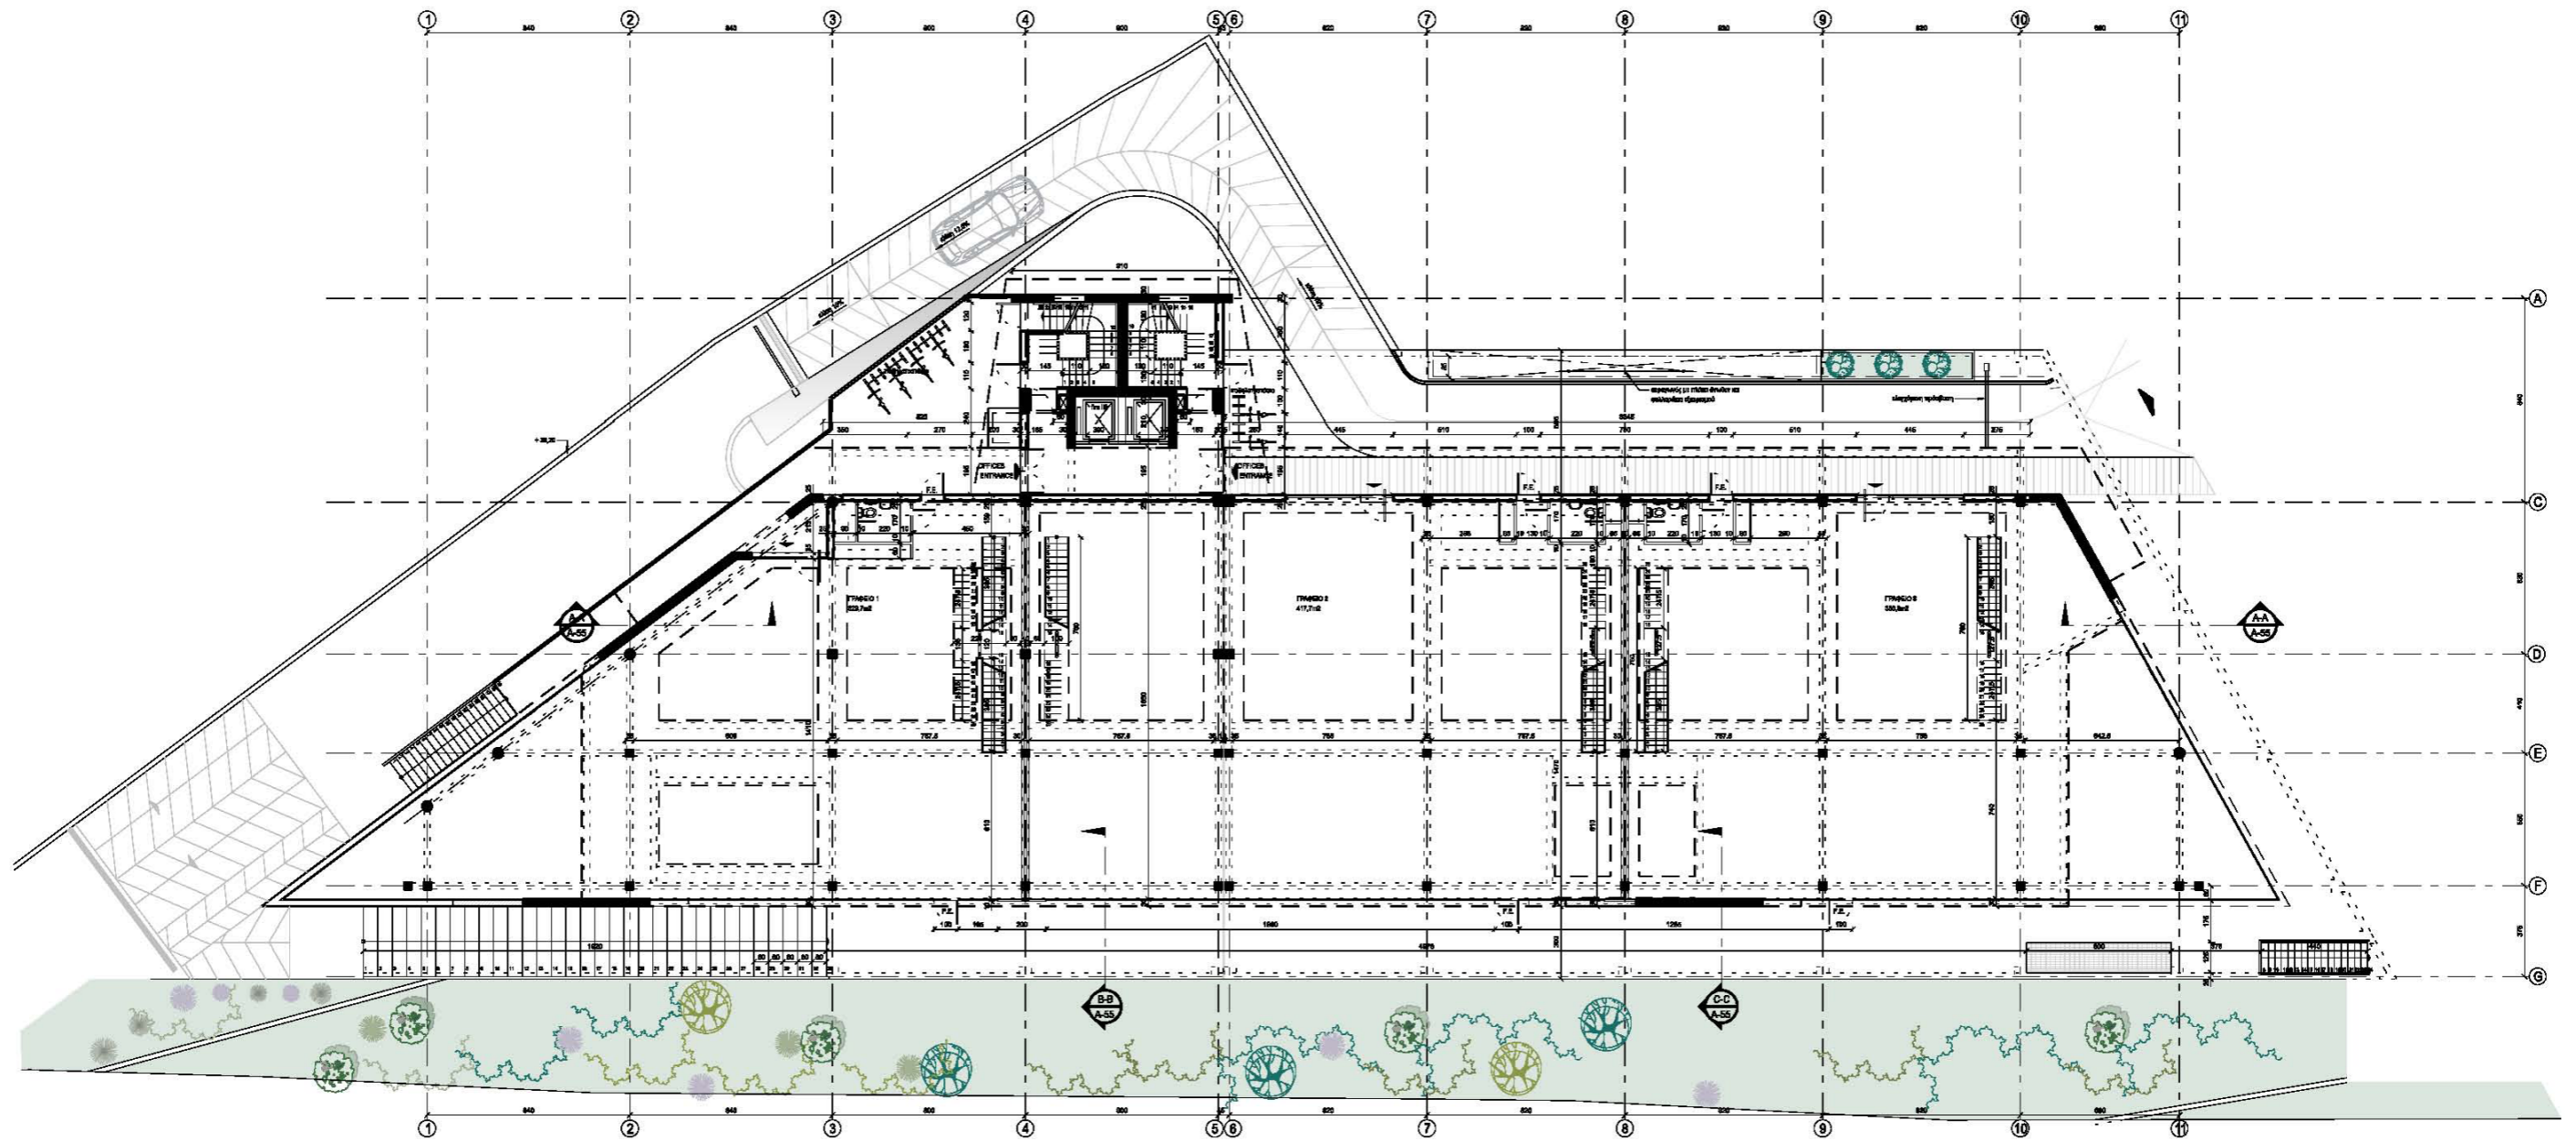

# GROUND FLOOR

# MEZZANINE FLOOR

SHOWROOM	Internal Covered Area (m <sup>2</sup> )	Mezzanine (m <sup>2</sup> )	Total Area (m <sup>2</sup> )
01	329.7	166.6	496.3
02	417.7	205.8	623.5
03	380	189.2	569.2

MEZZANINE FLOOR PLAN