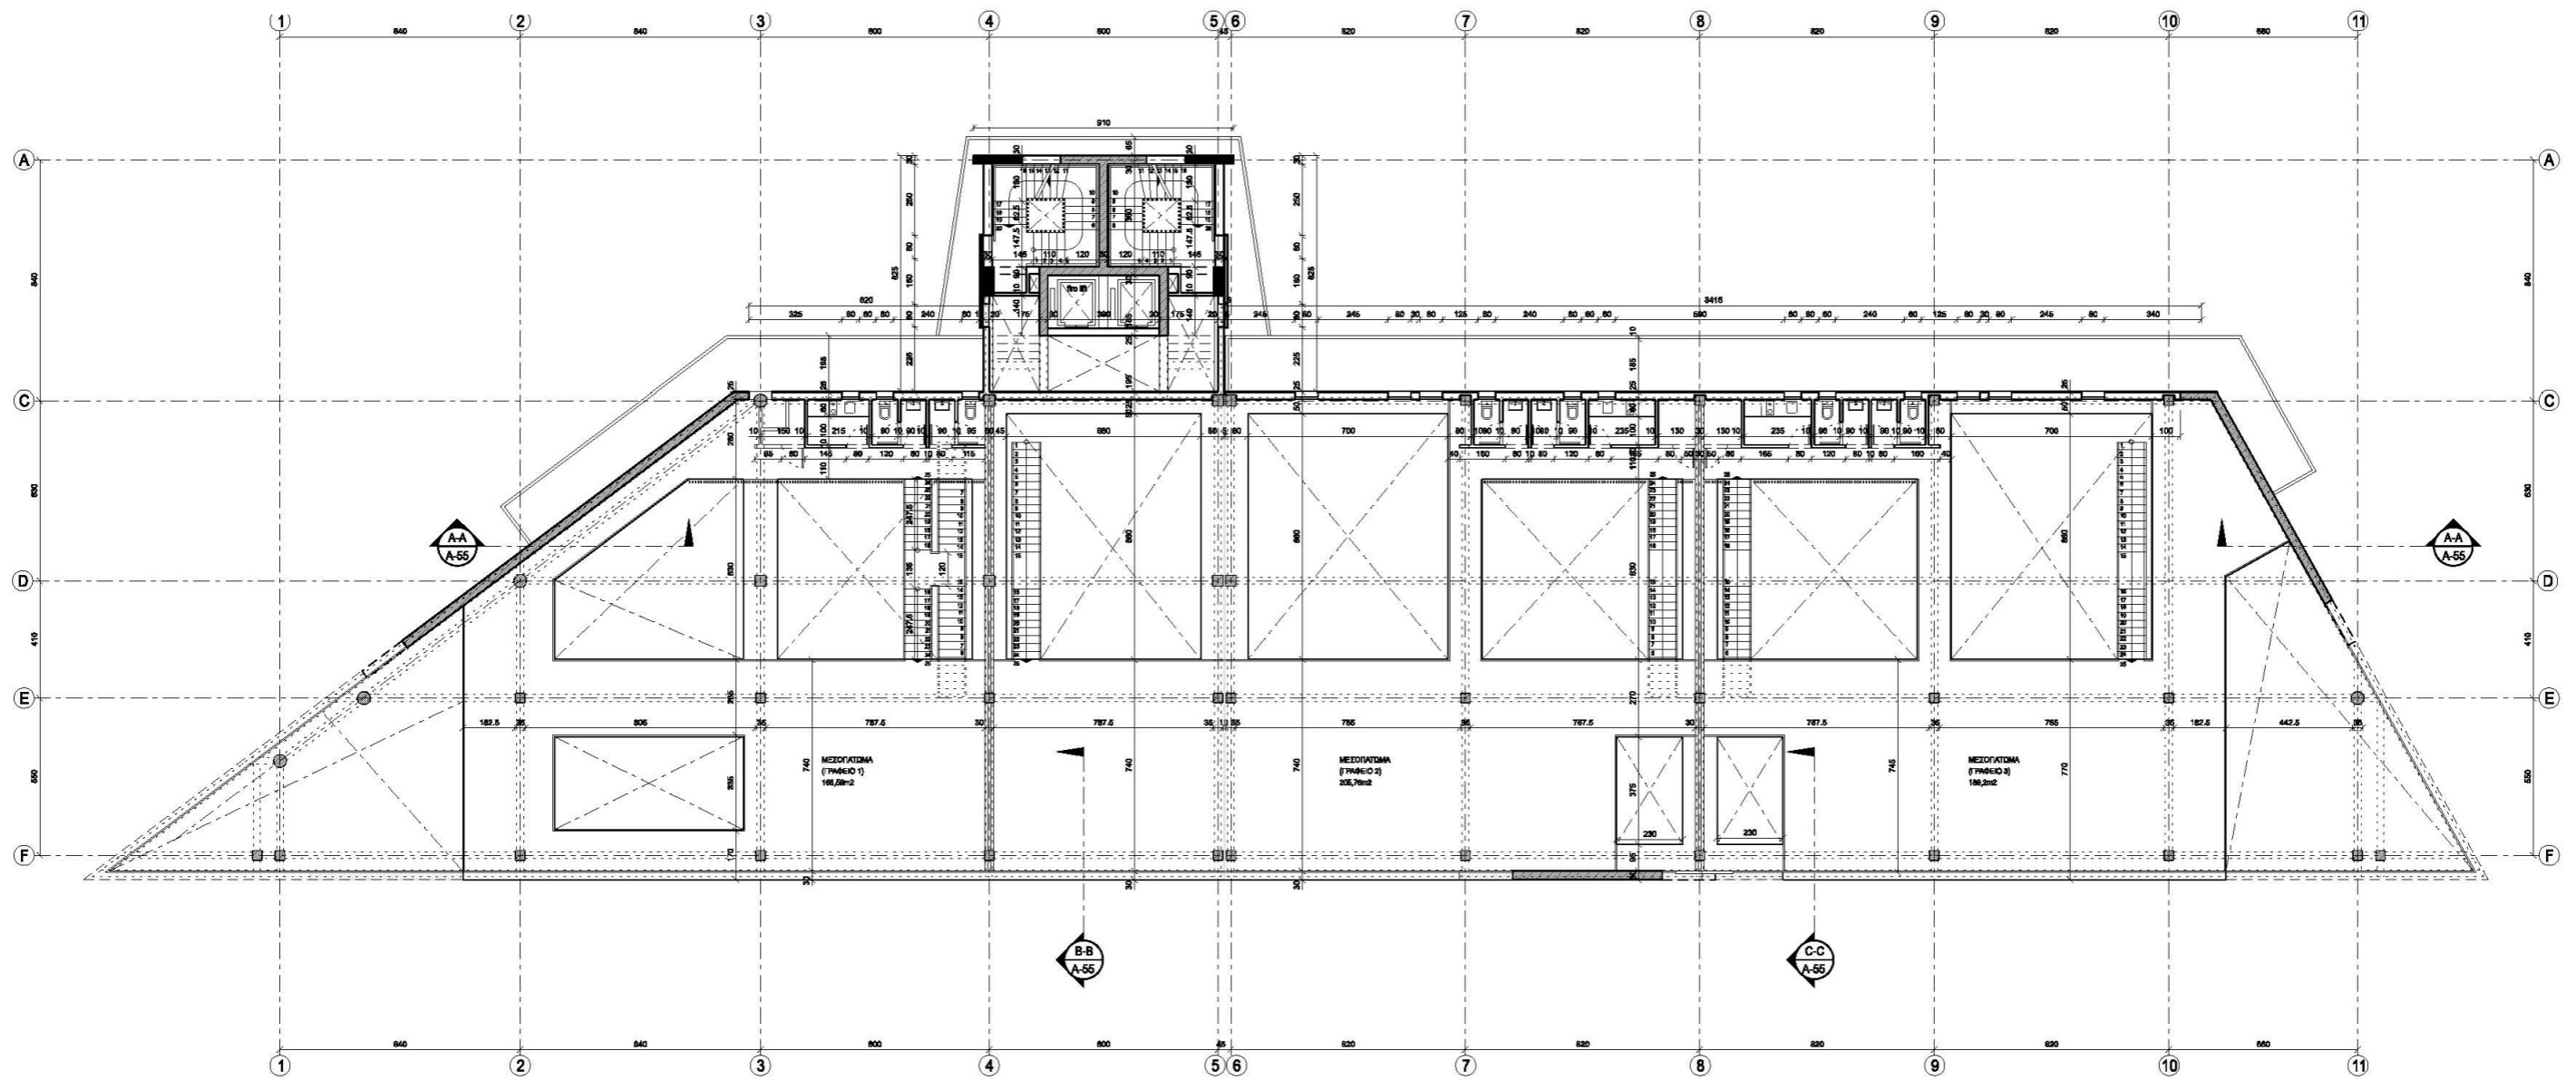

# GROUND FLOOR

# MEZZANINE FLOOR

SHOWROOM	Internal Covered Area (m <sup>2</sup> )	Mezzanine (m <sup>2</sup> )	Total Area (m <sup>2</sup> )
01	329.7	166.6	496.3
02	417.7	205.8	623.5
03	380	189.2	569.2

MEZZANINE FLOOR PLAN