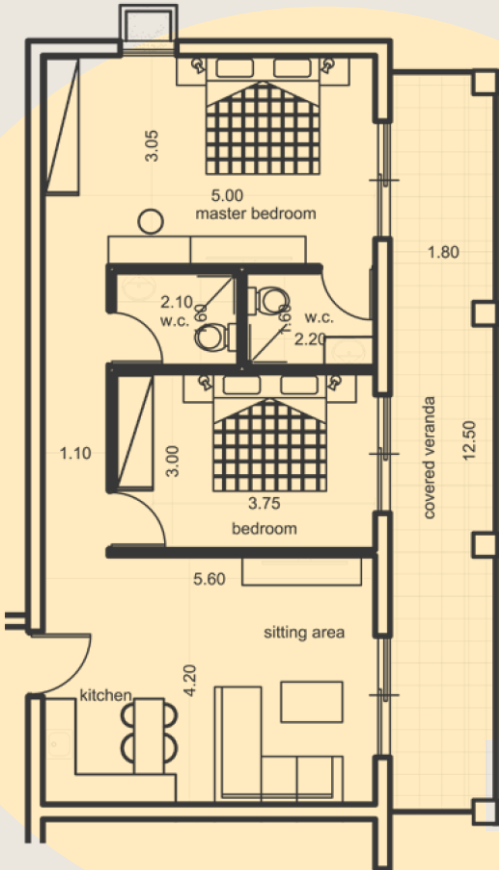

**FIRST FLOOR**

Residence No.: 109  
Type: Apartment

<b>Apt No.</b>	109
<b>Bed</b>	2
<b>Covered Area</b>	80m <sup>2</sup>
<b>Covered Veranda</b>	23m <sup>2</sup>
<b>Common Area</b>	22m <sup>2</sup>
<b>Total Cov. Area</b>	125m <sup>2</sup>
<b>Uncovered Area</b>	1m <sup>2</sup>
<b>Total Area</b>	126m <sup>2</sup>

**Apt: 109**

**Apt: 109**