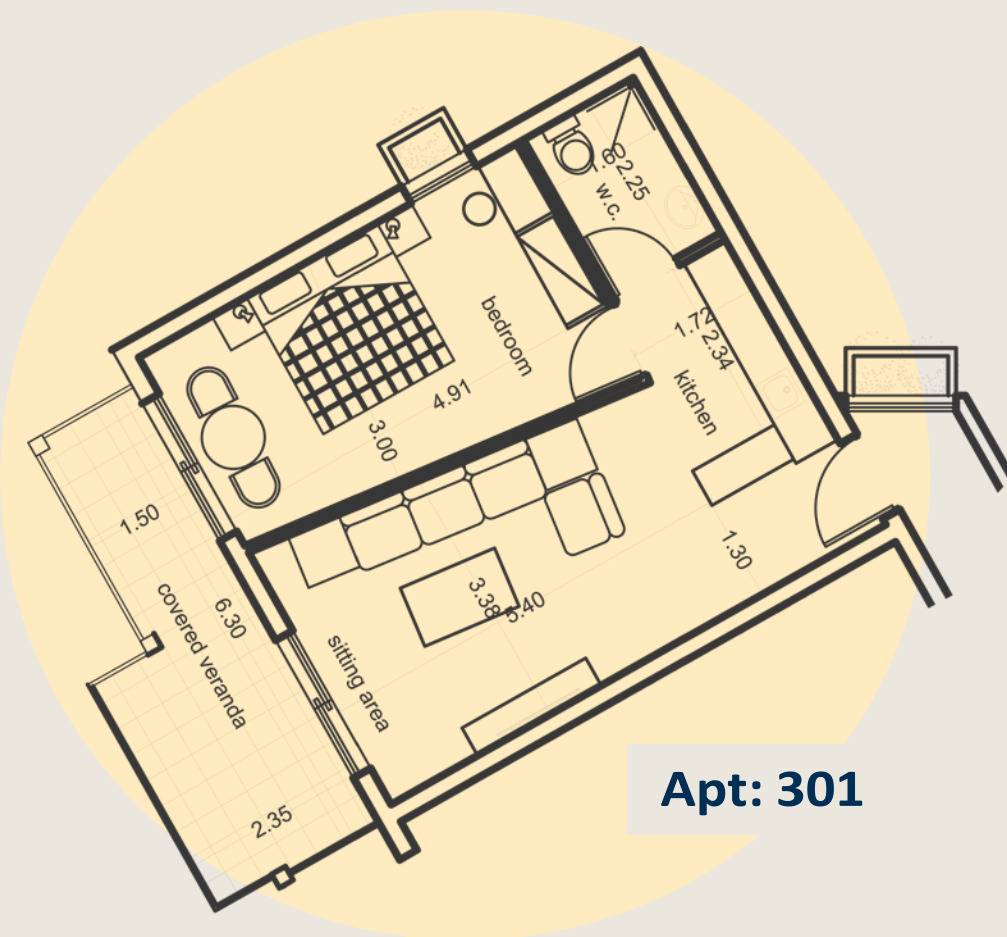

AQUA
park
vacation club

ANNEX

THIRD FLOOR

Residence No.: 301

Type: Apartment

Apt No.	301
Bed	1
Covered Area	55m ²
Covered Veranda	12m ²
Common Area	14m ²
Total Cov. Area	81m ²
Uncovered Area	1m ²
Total Area	82m ²

Apt: 301