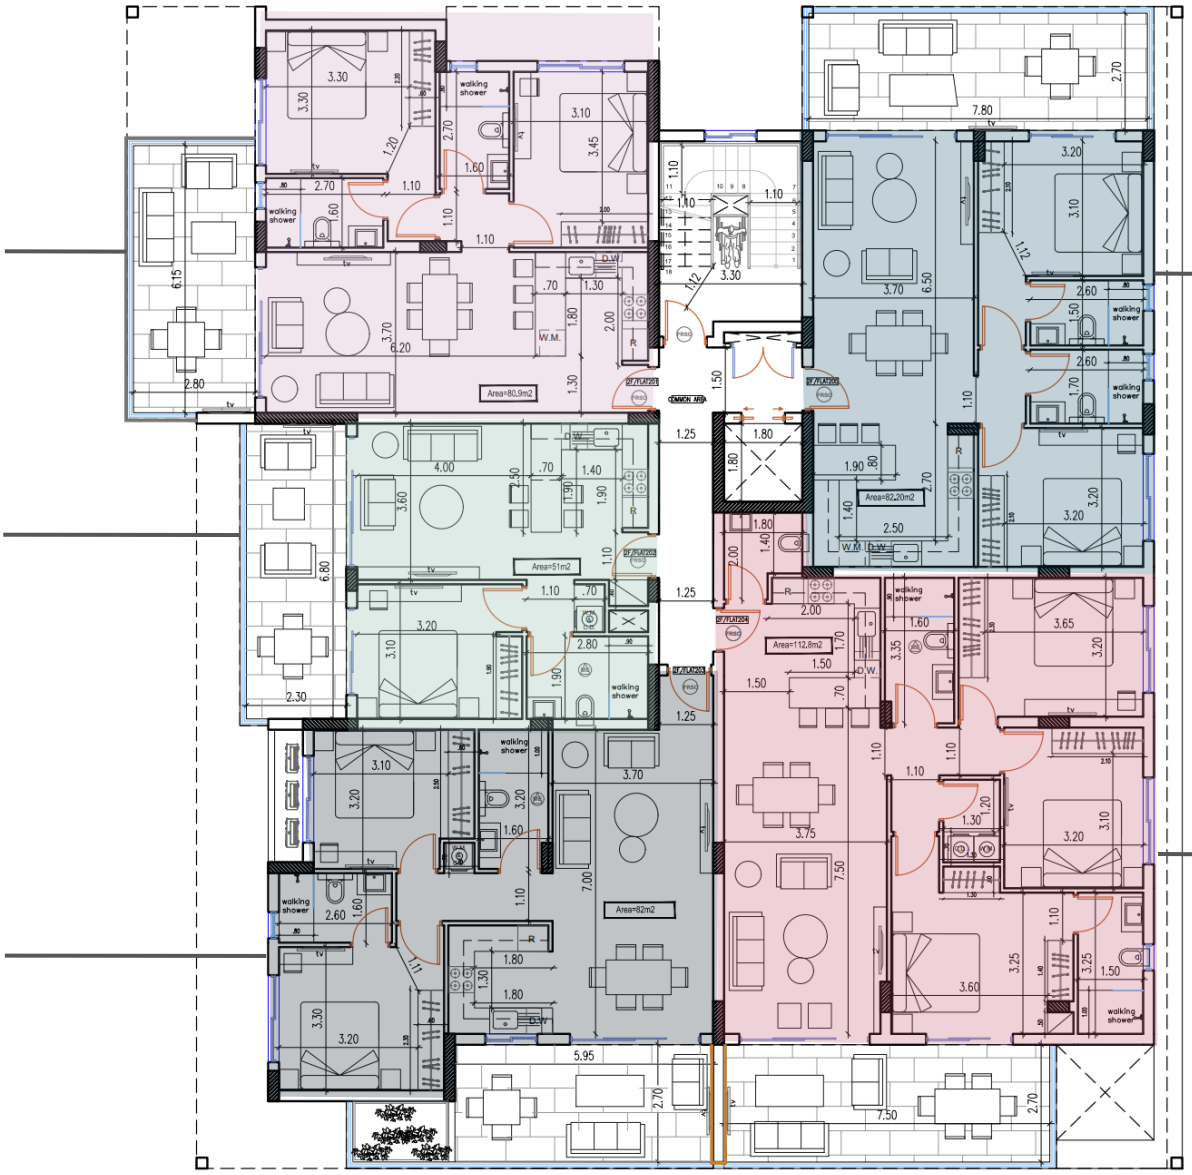

Unit 201
 2 BED
 Internal: 80.9 sqm
 Covered ver.: 18.6 sqm
 Total covered: 99.5 sqm
 Uncovered ver.: - sqm

Unit 202
 1 BED
 Internal: 50.5 sqm
 Covered ver.: 16.8 sqm
 Total covered: 167.3 sqm
 Uncovered ver.: - sqm

Unit 203
 2 BED
 Internal: 82.0 sqm
 Covered ver.: 16.9 sqm
 Total covered: 198.9 sqm
 Uncovered ver.: - sqm

Unit 205
 2 BED
 Internal: 82.2 sqm
 Covered ver.: 23.0 sqm
 Total covered: 105.2 sqm
 Uncovered ver.: - sqm

Unit 204
 3 BED
 Internal: 112.8 sqm
 Covered ver.: 27.5 sqm
 Total covered: 1140.3 sqm
 Uncovered ver.: - sqm